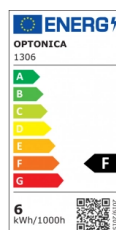

OPTONICA

Candela LED ST64 Vetro Dorato

Potenza **Colore della luce**

• 6W

Luce calda

Stamps

Specifiche tecniche

Numero di catalogo	1306
Brand	Optonica
Product Code	SP8-A4
Socket	E27
Power	6W
Energy Consumption	6 kWh/1000h
Input voltage	AC220-240V
Flux	540 Lm
FLUX per watt	90lm/W
IP	20
Dimmable	No
Correlated Color Temperature	2800K
Light Color	Luce calda
Wattage Equivalent	36W
EAN Code	3800156613065
Energy Efficiency Label	F

Beam angle	300°
On/Off Cycles	25 000x
Instant On	0.1s
Temperature	-20°C / +40°C
Ra ≥	80
Color Code	825
Lumen maintenance at end of service life	70%
Size of product	ø64x140 mm
Size of package	66x150 mm
Items per pack	1
Items per box	100
Frequency	50/60Hz
Material	Glass
Gross weight	0,070 kg
Net weight	0,050 kg
Warranty	2 Years