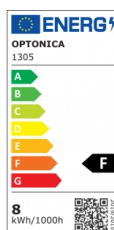

OPTONICA

Candela LED ST64 Vetro Dorato

Potenza **Colore della luce**

• 8W

Luce calda

Stamps

Specifiche tecniche

Numero di catalogo	1305
Brand	Optonica
Product Code	SP8-A4
Socket	E27
Power	8W
Energy Consumption	8 kWh/1000h
Input voltage	AC220-240V
Flux	700 lm
FLUX per watt	88lm/W
IP	20
Dimmable	No
Correlated Color Temperature	2800K
Light Color	Luce calda
Wattage Equivalent	47W
EAN Code	3800156613058
Energy Efficiency Label	F

Beam angle	360°
On/Off Cycles	25 000x
Instant On	0.1s
Temperature	-20°C / +40°C
Ra ≥	80
Color Code	825
Lumen maintenance at end of service life	70%
Size of product	ø64x140 mm
Size of package	66x150 mm
Items per pack	1
Items per box	100
Frequency	50/60Hz
Material	Glass
Gross weight	0,070 kg
Net weight	0,050 kg
Warranty	2 Years