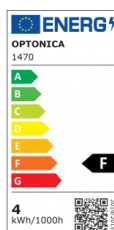

OPTONICA

Lampadina a filamento LED C35 E14

Potenza **Colore della luce**

• 4W

Luce fredda

Stamps

Specifiche tecniche

Numero di catalogo	1470
Brand	Optonica
Product Code	SP4-A4
Socket	E14
Power	4W
Energy Consumption	4 kWh/1000h
Input voltage	AC175-265V
Flux	400 lm
FLUX per watt	100lm/W
IP	20
Dimmable	No
Correlated Color Temperature	6000K
Light Color	Luce fredda
Wattage Equivalent	32W
EAN Code	3800156614703
Energy Efficiency Label	F

Beam angle	300°
Power Factor	0.5
Power LED	4W
On/Off Cycles	25 000x
Instant On	0.2s
Material	Glass
Operating Frequency	50-60 Hz
Temperature	-20°C / +40°C
Ra ≥	80
Life span	25 000 Hours
Color Code	860
Lumen maintenance at end of service life	70%
Size of product	35x98 mm
Size of package	100x40x40 mm
Size of Box	420x215x240 mm
Items per pack	1
Items per box	100
Gross weight	0,021 kg