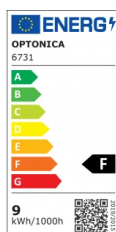

OPTONICA

Apparecchio Con Tubo LED T8

Potenza **Colore della luce**

• 9W

Luce fredda

Specifiche tecniche

Numero di catalogo	6731
Brand	Optonica
Product Code	OT1-A9
Power	9W
Energy Consumption	9 kWh/1000h
Input voltage	AC220-240V

Flux	900 lm
FLUX per watt	85m/W
IP	65
Correlated Color Temperature	6000K
Light Color	Luce fredda
EAN Code	3800156667310
Energy Efficiency Label	F
Beam angle	180°
On/Off Cycles	25 000x
Instant On	0.1s
Operating Frequency	50-60 Hz
Temperature	-20°C / +40°C
Ra ≥	80
Life span	25 000 Hours
Color Code	860
Body Color	White
Lumen maintenance at end of service life	70%
Size of product	680x67x63 mm