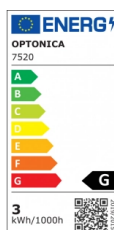

OPTONICA

Luce Segnapasso LED Rettangolare Grigia

Potenza **Colore della luce**

• 3W

Luce naturale

Stamps

Specifiche tecniche

Numero di catalogo	7520
Brand	Optonica
Product Code	WL3-A5
Power	3W
Energy Consumption	3 kWh/1000h
Input voltage	AC220-240V
Flux	100 lm
FLUX per watt	33lm/W
IP	65
Dimmable	No
Correlated Color Temperature	4000K
Light Color	Luce naturale
Wattage Equivalent	20W
EAN Code	3800156675209
Energy Efficiency Label	G
Beam angle	65°

Power Factor	0.5
On/Off Cycles	25 000x
Instant On	0.1s
Operating Frequency	50-60 Hz
Temperature	-20°C / +40°C
Ra ≥	80
Life span	25 000 Hours
Color Code	842
Body Color	Gray
Mount Type	Step light
Lumen maintenance at end of service life	70%
Size of product	230x80x28 mm
Size of package	240x90x40 mm
Items per pack	1
Items per box	50
Color Of The Shell	Grey
Material	PC
Gross weight	0,270 kg