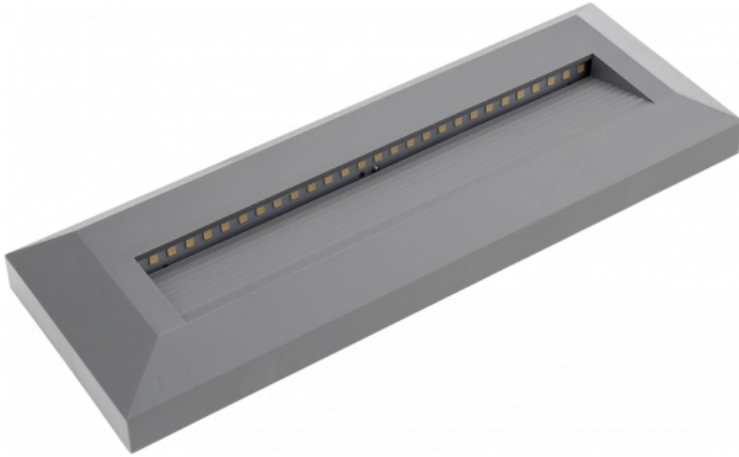

OPTONICA

Luce Segnapasso LED Rettangolare Grigia

Potenza **Colore della luce**

• 3W

Luce naturale

Stamps

Specifiche tecniche

Numero di catalogo	7520
Brand	Optonica
Product Code	WL3-A5
Power	3W
Energy Consumption	3 kWh/1000h
Input voltage	AC220-240V
Flux	100 lm
FLUX per watt	33lm/W
IP	65
Dimmable	No
Correlated Color Temperature	4000K
Light Color	Luce naturale
Wattage Equivalent	20W
EAN Code	3800156675209
Energy Efficiency Label	G
Beam angle	65°

Power Factor	0.5
On/Off Cycles	25 000x
Instant On	0.1s
Operating Frequency	50-60 Hz
Temperature	-20°C / +40°C
Ra ≥	80
Life span	25 000 Hours
Color Code	842
Body Color	Gray
Mount Type	Step light
Lumen maintenance at end of service life	70%
Size of product	230x80x28 mm
Size of package	240x90x40 mm
Items per pack	1
Items per box	50
Color Of The Shell	Grey
Material	PC
Gross weight	0,270 kg