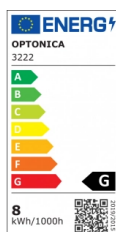

OPTONICA

Downlight LED COB Quadrato da Incasso

Potenza **Colore della luce**

• 8W

Luce naturale

Specifiche tecniche

Numero di catalogo	3222
Brand	Optonica
Product Code	CB8-A1
Power	8W
Energy Consumption	8 kWh/1000h
Input voltage	AC175-265V

Flux	560 lm
FLUX per watt	70lm/W
IP	20
Dimmable	No
Correlated Color Temperature	4500K
Light Color	Luce naturale
Wattage Equivalent	64W
EAN Code	3800156632226
Energy Efficiency Label	G
Beam angle	60°
Power Factor	0.5
On/Off Cycles	25 000x
Instant On	0.1s
Operating Frequency	50-60 Hz
Temperature	-20°C / +40°C
Ra ≥	80
Life span	25 000 Hours
Color Code	845

Body Color	White
LED Type	COB
Mount Type	Built-In
Lumen maintenance at end of service life	70%
Size of product	100x100x70 mm
Size of package	115x115x90 mm
Items per pack	1
Items per box	30
Color Of The Shell	White
Material	Aluminium
Gross weight	0,261 kg
Net weight	0,212 kg
Warranty	2 Years