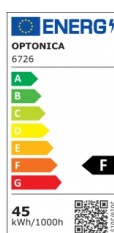

OPTONICA

Apparecchio Impermeabile LED

Potenza Colore della luce

• 45W

Luce naturale

Stamps

Specifiche tecniche

Numero di catalogo	6726
Brand	Optonica
Product Code	OT45-A1

Power	45W
Energy Consumption	45 kWh/1000h
Input voltage	AC220-240V
Flux	4000 lm
FLUX per watt	100lm/W
IP	65
Dimmable	No
Correlated Color Temperature	4000K
Light Color	Luce naturale
EAN Code	3800156667266
Energy Efficiency Label	F
Beam angle	180°
Power Factor	0.5
On/Off Cycles	25 000x
Instant On	0.1s
Operating Frequency	50-60 Hz
Temperature	-20°C / +40°C
Ra ≥	80

Life span	25 000 Hours
Color Code	840
Lumen maintenance at end of service life	70%
Size of product	1550x74x42.5 mm
Others	Fast M12 Cable Gland, Stainless steel clips
Material	PC
Gross weight	0,711 kg
Net weight	0,477 kg
Warranty	2 Years