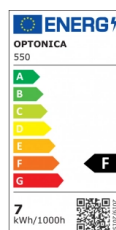

OPTONICA

Proiettore LED da Esterno Incassato

Potenza **Colore della luce**

• 7W

Luce fredda

Stamps

Specifiche tecniche

Numero di catalogo	550
Brand	Optonica
Product Code	UN7-A1
Power	7W
Energy Consumption	7 kWh/1000h
Input voltage	AC200-245V
Flux	560 lm
FLUX per watt	80lm/W
IP	65
Dimmable	No
Correlated Color Temperature	6000K
Light Color	Luce fredda
EAN Code	3800156605503
Energy Efficiency Label	F
Beam angle	18°
Power Factor	0.5

On/Off Cycles	25 000x
Instant On	0.1s
Material	Aluminium
Operating Frequency	50-60 Hz
Temperature	-20°C / +40°C
Ra ≥	80
Life span	25 000 Hours
Color Code	860
Mount Type	Built-In
Lumen maintenance at end of service life	70%
Size of product	φ150x93 mm
Size of package	170x170x110 mm
Items per pack	1
Items per box	18
Gross weight	0,970 kg
Net weight	0,900 kg
Warranty	2 Years