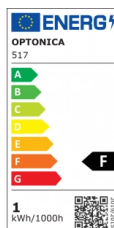

OPTONICA

Proiettore LED da Esterno Incassato

Potenza **Colore della luce**

• 1W

Luce calda

Stamps

Specifiche tecniche

Numero di catalogo	517
Brand	Optonica
Product Code	UN1-A1
Power	1W
Energy Consumption	1 kWh/1000h
Input voltage	AC200-245V
Flux	80 lm
FLUX per watt	80lm/W
IP	65
Dimmable	No
Correlated Color Temperature	3000K
Light Color	Luce calda
EAN Code	3800156605176
Energy Efficiency Label	F
Beam angle	18°
Power Factor	0.5

On/Off Cycles	25 000x
Instant On	0.1s
Material	Aluminium
Operating Frequency	50-60 Hz
Temperature	-20°C / +40°C
Ra ≥	80
Life span	25 000 Hours
Color Code	830
Mount Type	Built-In
Lumen maintenance at end of service life	70%
Size of product	φ65x78 mm
Size of package	100x90x90 mm
Items per pack	1
Items per box	50
Gross weight	0,170 kg
Net weight	0,150 kg
Warranty	2 Years