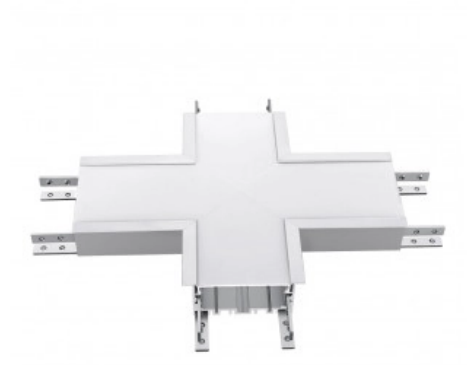

## Connettore a X Bianco

### Potenza Colore della luce

- 16W

Luce naturale

<b>Color Code</b>	840
<b>Body Color</b>	White
<b>Lumen maintenance at end of service life</b>	70%
<b>Size of product</b>	255x255x35 mm
<b>Items per pack</b>	1
<b>Items per box</b>	5
<b>Color Of The Shell</b>	White
<b>Others</b>	For use with 5377
<b>Material</b>	Aluminium
<b>Gross weight</b>	1,400 kg
<b>Net weight</b>	1,129 kg
<b>Warranty</b>	2 Years