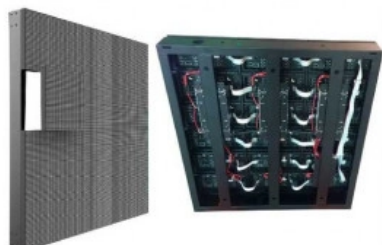

## LED Display Cabinet Fix Indoor P4 V1