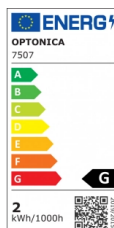

OPTONICA

Luce Segnapasso LED Rotonda Grigia

Potenza **Colore della luce**

• 2W

Luce calda

Stamps

Specifiche tecniche

Numero di catalogo	7507
Brand	Optonica
Product Code	WL2-A5
Power	2W
Energy Consumption	2 kWh/1000h
Input voltage	AC220-240V
Flux	80 lm
FLUX per watt	40lm/W
IP	65
Dimmable	No
Correlated Color Temperature	3000K
Light Color	Luce calda
Wattage Equivalent	8W
EAN Code	3800156675070
Energy Efficiency Label	G
Beam angle	55°

Power Factor	0.5
On/Off Cycles	25 000x
Instant On	0.1s
Material	Polycarbonate
Operating Frequency	50-60 Hz
Temperature	-20°C / +40°C
Ra ≥	80
Life span	25 000 Hours
Color Code	830
Body Color	Gray
Mount Type	Step light
Lumen maintenance at end of service life	70%
Size of product	φ150x27 mm
Size of package	160x160x40 mm
Items per pack	1
Items per box	50
Color Of The Shell	Grey
Gross weight	0,257 kg