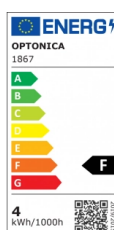

OPTONICA

Lampadina a filamento LED E27 G45

Potenza **Colore della luce**

• 4W

Luce fredda

Stamps

Specifiche tecniche

Numero di catalogo	1867
Brand	Optonica
Product Code	SP4-A4
Socket	E27
Power	4W
Energy Consumption	4 kWh/1000h
Input voltage	AC175-265V
Flux	400 lm
FLUX per watt	100lm/W
IP	20
Dimmable	No
Correlated Color Temperature	6000K
Light Color	Luce fredda
Wattage Equivalent	32W
EAN Code	3800156618671
Energy Efficiency Label	F

Beam angle	300°
Power Factor	0.5
Power LED	4W
On/Off Cycles	25 000x
Instant On	0.2s
Material	Glass
Operating Frequency	50-60 Hz
Temperature	-20°C / +40°C
Ra ≥	80
Life span	25 000 Hours
Weight of Product	40 gr.
Color Code	860
Lumen maintenance at end of service life	70%
Size of product	45x74 mm
Size of package	80x45x45 mm
Size of Box	555x280x185 mm
Items per pack	1
Items per box	100