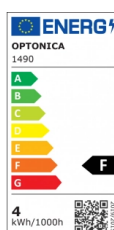

OPTONICA

Lampadina Candela LED E14 C35 Vetro Dorato

Potenza **Colore della luce**

• 4W

Luce calda

Stamps

Specifiche tecniche

| | |
|-------------------------------------|---------------|
| Numero di catalogo | 1490 |
| Brand | Optonica |
| Product Code | SP4-A4 |
| Socket | E14 |
| Power | 4W |
| Energy Consumption | 4 kWh/1000h |
| Input voltage | AC220-240V |
| Flux | 400 lm |
| FLUX per watt | 100lm/W |
| IP | 20 |
| Dimmable | No |
| Correlated Color Temperature | 2800K |
| Light Color | Luce calda |
| Wattage Equivalent | 27W |
| EAN Code | 3800156614901 |
| Energy Efficiency Label | F |

| | |
|---|---------------|
| Beam angle | 300° |
| Power Factor | 0.9 |
| On/Off Cycles | 25 000x |
| Instant On | 0.1s |
| Material | Glass |
| Operating Frequency | 50-60 Hz |
| Temperature | -20°C / +40°C |
| Life span | 25 000 Hours |
| Color Code | 825 |
| Body Color | Golden Glass |
| LED Type | Filament |
| Lumen maintenance at end of service life | 70% |
| Size of product | φ35x98 mm |
| Size of package | 110x40x40 mm |
| Items per pack | 1 |
| Items per box | 100 |
| Gross weight | 0,020 kg |
| Net weight | 0,013 kg |