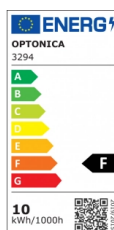

OPTONICA

Downlight LED COB Quadrato Orientabile

Potenza **Colore della luce**

• 10W

Luce naturale

Stamps

Specifiche tecniche

Numero di catalogo	3294
Brand	Optonica
Product Code	CB10-A1
Power	10W
Energy Consumption	10 kWh/1000h
Input voltage	AC100-240V
Flux	750 lm
FLUX per watt	75lm/W
IP	20
Dimmable	No
Correlated Color Temperature	4500K
Light Color	Luce naturale
Wattage Equivalent	50W
EAN Code	3800156632943
Energy Efficiency Label	F
Beam angle	50°

Hole Size	φ105 mm
Power Factor	0.9
On/Off Cycles	25 000x
Instant On	0.1s
Material	Plastic
Operating Frequency	50-60 Hz
Temperature	-20°C / +40°C
Ra ≥	80
Life span	25 000 Hours
Color Code	845
Body Color	White
Mount Type	Built-In
Lumen maintenance at end of service life	70%
Size of product	115x115x50 mm
Size of package	140x120x70 mm
Items per pack	1
Items per box	50
Color Of The Shell	White