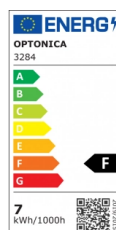

OPTONICA

Downlight LED COB Rotondo Orientabile

Potenza **Colore della luce**

• 7W

Luce fredda

Stamps

Specifiche tecniche

Numero di catalogo	3284
Brand	Optonica
Product Code	CB7-A1
Power	7W
Energy Consumption	7 kWh/1000h
Input voltage	AC100-240V
Flux	525 lm
FLUX per watt	75lm/W
IP	20
Dimmable	No
Correlated Color Temperature	6000K
Light Color	Luce fredda
Wattage Equivalent	35W
EAN Code	3800156632844
Energy Efficiency Label	F
Beam angle	50°

Hole Size	φ75-80 mm
Power Factor	0.9
On/Off Cycles	25 000x
Instant On	0.1s
Material	Plastic
Operating Frequency	50-60 Hz
Temperature	-20°C / +40°C
Ra ≥	80
Life span	25 000 Hours
Color Code	860
Body Color	White
Lumen maintenance at end of service life	70%
Size of product	φ90x40 mm
Size of package	100x100x60 mm
Items per pack	1
Items per box	50
Color Of The Shell	White
Mounting dimensions	Ø 75 mm