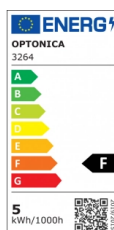

OPTONICA

Downlight LED COB Rotondo Orientabile

Potenza **Colore della luce**

• 5W

Luce fredda

Stamps

Specifiche tecniche

Numero di catalogo	3264
Brand	Optonica
Product Code	CB5-A1
Power	5W
Energy Consumption	5 kWh/1000h
Input voltage	AC100-240V
Flux	375 lm
FLUX per watt	75lm/W
IP	20
Dimmable	No
Correlated Color Temperature	6000K
Light Color	Luce fredda
Wattage Equivalent	25W
EAN Code	3800156632646
Energy Efficiency Label	F
Beam angle	50°

Hole Size	φ75-80 mm
Power Factor	0.9
On/Off Cycles	25 000x
Instant On	0.1s
Material	Plastic
Operating Frequency	50-60 Hz
Temperature	-20°C / +40°C
Ra ≥	80
Life span	25 000 Hours
Weight of Product	90 gr.
Color Code	860
Body Color	White
Lumen maintenance at end of service life	70%
Size of product	φ90x40 mm
Size of package	100x100x60 mm
Items per pack	1
Items per box	50
Color Of The Shell	White