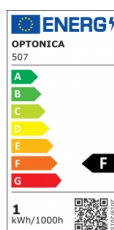

OPTONICA

Faretto Incassato da Esterno LED

Potenza **Colore della luce**

• 1W

Luce fredda

Stamps

Specifiche tecniche

Numero di catalogo	507
Brand	Optonica
Product Code	UN1-A1
Power	1W
Energy Consumption	1 kWh/1000h
Input voltage	AC200-245V
Flux	80 lm
FLUX per watt	80lm/W
IP	65
Dimmable	No
Correlated Color Temperature	6000K
Light Color	Luce fredda
EAN Code	3800156605077
Energy Efficiency Label	F
Beam angle	18°
Power Factor	0.5

On/Off Cycles	25 000x
Instant On	0.1s
Material	Aluminium
Operating Frequency	50-60 Hz
Temperature	-20°C / +40°C
Ra ≥	80
Life span	25 000 Hours
Color Code	860
Mount Type	Built-In
Lumen maintenance at end of service life	70%
Size of product	φ65x78 mm
Size of package	100x90x90 mm
Items per pack	1
Items per box	50
Mounting dimensions	Ø 58 mm
Gross weight	0,170 kg
Net weight	0,150 kg
Warranty	2 Years