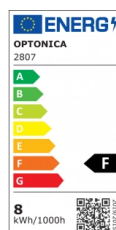

OPTONICA

Luce di Soffitto LED di Superficie

Potenza **Colore della luce**

• 8W

Luce naturale

Stamps

Specifiche tecniche

Numero di catalogo	2807
Brand	Optonica
Product Code	DL8-A3
Power	8W
Energy Consumption	8 kWh/1000h
Input voltage	AC220-240V
Flux	640 lm
FLUX per watt	80lm/W
IP	65
Dimmable	No
Correlated Color Temperature	4500K
Light Color	Luce naturale
Wattage Equivalent	43W
EAN Code	3800156628076
Energy Efficiency Label	F
Beam angle	120°

Power Factor	0.9
On/Off Cycles	25 000x
Instant On	0.1s
Material	Plastic
Operating Frequency	50-60 Hz
Temperature	-20°C / +40°C
Ra ≥	80
Life span	25 000 Hours
Color Code	845
Body Color	White
Mount Type	Ceiling
Lumen maintenance at end of service life	70%
Size of product	φ270x102 mm
Size of package	280x280x100 mm
Items per pack	1
Items per box	16
Color Of The Shell	White
Gross weight	0,550 kg