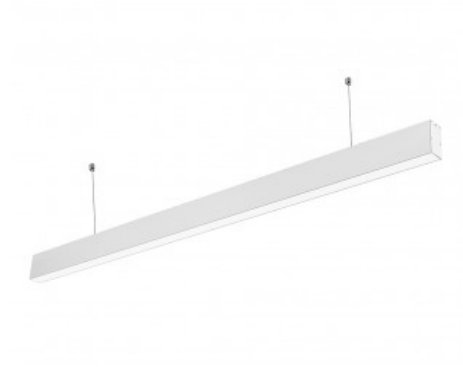

OPTONICA

Lampada Lineare Sospesa LED Corpo Bianco

Potenza **Colore della luce**

• 40W

Luce fredda

Stamps

Specifiche tecniche

Numero di catalogo	5376
Brand	Optonica
Product Code	LN40-A1
Power	40W
Energy Consumption	40 kWh/1000h
Input voltage	AC200-240V
Flux	3400 lm
FLUX per watt	85m/W
IP	20
Dimmable	No
Correlated Color Temperature	6000K
Light Color	Luce fredda
EAN Code	3800156653764
Energy Efficiency Label	F
Beam angle	120°
Power Factor	0.9

On/Off Cycles	25 000x
Instant On	0.1s
Material	Aluminium
Operating Frequency	50-60 Hz
Temperature	-30°C / +50°C
Ra ≥	80
Life span	25 000 Hours
Color Code	860
Body Color	White
Lumen maintenance at end of service life	70%
Size of product	1200x35x67 mm
Size of package	1430x80x45 mm
Items per pack	1
Items per box	12
Color Of The Shell	White
Gross weight	1,810 kg
Net weight	1,670 kg
Warranty	2 Years