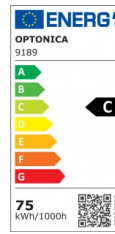

OPTONICA

Luce Stradale LED Driver Moso BRIDGELUX LED 0- 10V Dimmerabile

Potenza **Colore della luce**

• 75W

Luce fredda

Stamps

Specifiche tecniche

Numero di catalogo	9189
Brand	Optonica
Product Code	SL75-A3
Power	75W
Energy Consumption	75 kWh/1000h
Input voltage	AC100-240V
Flux	10500 lm
FLUX per watt	140lm/W
IP	66
Dimmable	Yes
Correlated Color Temperature	6000K
Light Color	Luce fredda
EAN Code	3800156691896
Energy Efficiency Label	C

Beam angle	120°
Hole Size	Ø65 mm
Power Factor	0.95
On/Off Cycles	35 000x
Instant On	0.1s
Material	Aluminium
Operating Frequency	50-60 Hz
Temperature	-20°C / +40°C
Ra ≥	70
Life span	50 000 Hours
Color Code	857
LED Type	Bridgelux
Lumen maintenance at end of service life	70%
Size of product	235mm x 578mm x 95mm
Size of package	580x280x190 mm
Items per pack	1
Items per box	1
Rated Current	0.75A