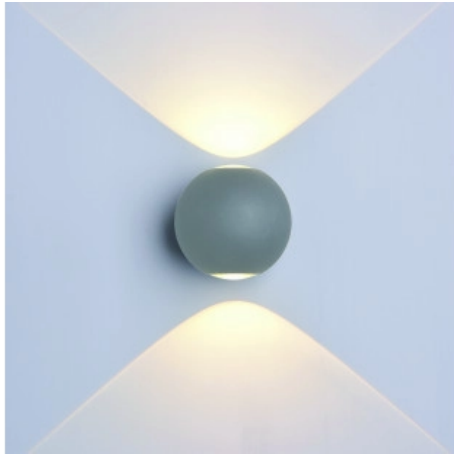

OPTONICA

Luce da Parete LED Rotondo Corpo Grigio

Potenza **Colore della luce**

• 6W

Luce naturale

Stamps

Specifiche tecniche

Numero di catalogo	7498
Brand	Optonica
Product Code	WL6-A5
Power	6W
Energy Consumption	6 kWh/1000h
Input voltage	AC220-240V
Flux	660 lm
FLUX per watt	110lm/W
IP	54
Dimmable	No
Correlated Color Temperature	4000K
Light Color	Luce naturale
Wattage Equivalent	44W
EAN Code	3800156674981
Energy Efficiency Label	E
Beam angle	90°

Power Factor	0.9
On/Off Cycles	25 000x
Instant On	0.1s
Material	Aluminium
Operating Frequency	50-60 Hz
Temperature	-20°C / +40°C
Life span	25 000 Hours
Color Code	840
Body Color	Gray
LED Type	Cree
Lumen maintenance at end of service life	70%
Size of product	φ110 mm
Size of package	115x115x115 mm
Items per pack	1
Items per box	20
Color Of The Shell	Grey
Gross weight	0,700 kg
Net weight	0,640 kg