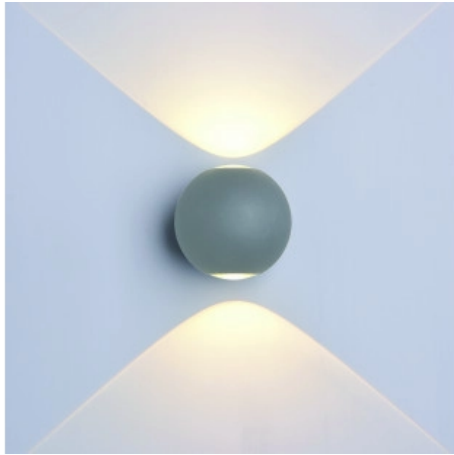

OPTONICA

Luce da Parete LED Rotondo Corpo Grigio

Potenza **Colore della luce**

• 6W

Luce calda

Stamps

Specifiche tecniche

Numero di catalogo	7495
Brand	Optonica
Product Code	WL6-A5
Power	6W
Energy Consumption	6 kWh/1000h
Input voltage	AC220-240V
Flux	660 lm
FLUX per watt	110lm/W
IP	54
Dimmable	No
Correlated Color Temperature	3000K
Light Color	Luce calda
Wattage Equivalent	44W
EAN Code	3800156674950
Energy Efficiency Label	E
Beam angle	90°

Power Factor	0.9
On/Off Cycles	25 000x
Instant On	0.1s
Material	Aluminium
Operating Frequency	50-60 Hz
Temperature	-20°C / +40°C
Life span	25 000 Hours
Color Code	830
Body Color	Gray
LED Type	Cree
Lumen maintenance at end of service life	70%
Size of product	φ110 mm
Size of package	115x115x115 mm
Items per pack	1
Items per box	20
Color Of The Shell	Grey
Gross weight	0,700 kg
Net weight	0,640 kg