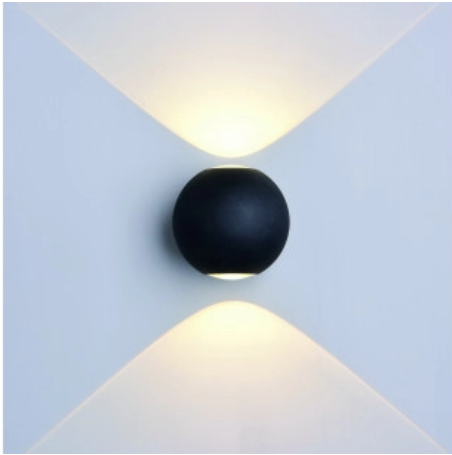

OPTONICA

Luce da Parete LED Rotondo Corpo Nero

Potenza **Colore della luce**

• 6W

Luce naturale

Stamps

Specifiche tecniche

Numero di catalogo	7497
Brand	Optonica
Product Code	WL6-A5
Power	6W
Energy Consumption	6 kWh/1000h
Input voltage	AC220-240V
Flux	660 lm
FLUX per watt	110lm/W
IP	54
Dimmable	No
Correlated Color Temperature	4000K
Light Color	Luce naturale
Wattage Equivalent	44W
EAN Code	3800156674974
Energy Efficiency Label	E
Beam angle	90°

Power Factor	0.9
On/Off Cycles	25 000x
Instant On	0.1s
Material	Aluminium
Operating Frequency	50-60 Hz
Temperature	-20°C / +40°C
Life span	25 000 Hours
Color Code	840
Body Color	Black
LED Type	Cree
Lumen maintenance at end of service life	70%
Size of product	φ110 mm
Size of package	115x115x115 mm
Color Of The Shell	Black
Gross weight	0,700 kg
Net weight	0,640 kg
Warranty	2 Years