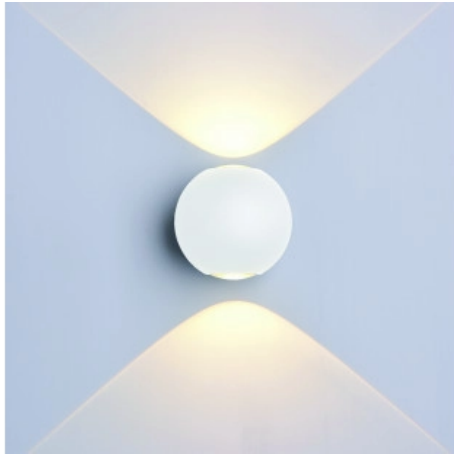

OPTONICA

Luce da Parete LED Rotondo Corpo Bianco

Potenza **Colore della luce**

• 6W

Luce naturale

Stamps

Specifiche tecniche

Numero di catalogo	7496
Brand	Optonica
Product Code	WL6-A5
Power	6W
Energy Consumption	6 kWh/1000h
Input voltage	AC220-240V
Flux	660 lm
FLUX per watt	110lm/W
IP	54
Dimmable	No
Correlated Color Temperature	4000K
Light Color	Luce naturale
Wattage Equivalent	44W
EAN Code	3800156674967
Energy Efficiency Label	E
Beam angle	90°

Power Factor	0.9
On/Off Cycles	25 000x
Instant On	0.1s
Material	Aluminium
Operating Frequency	50-60 Hz
Temperature	-20°C / +40°C
Life span	25 000 Hours
Color Code	840
Body Color	White
LED Type	Cree
Lumen maintenance at end of service life	70%
Size of product	φ110 mm
Size of package	115x115x115 mm
Items per pack	1
Items per box	20
Color Of The Shell	White
Gross weight	0,700 kg
Net weight	0,640 kg