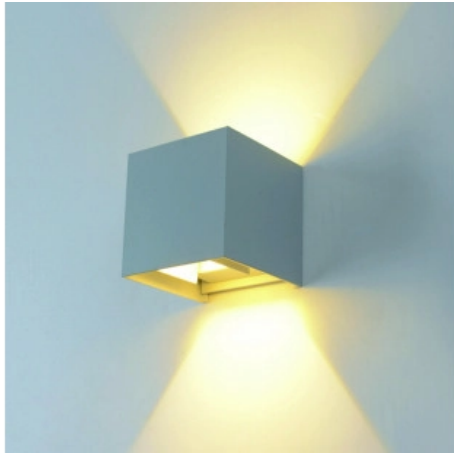

OPTONICA

Luce da Parete LED Corpo Grigio Quadrato

Potenza **Colore della luce**

• 12W

Luce naturale

Stamps

Specifiche tecniche

Numero di catalogo	7462
Brand	Optonica
Product Code	WL12-A1
Power	12W
Energy Consumption	12 kWh/1000h
Input voltage	AC220-240V
Flux	1320 lm
FLUX per watt	110lm/W
IP	54
Dimmable	No
Correlated Color Temperature	4000K
Light Color	Luce naturale
Wattage Equivalent	88W
EAN Code	3800156674622
Energy Efficiency Label	E
Beam angle	Adjustable 0°-90°

Power Factor	0.9
On/Off Cycles	25 000x
Instant On	0.1s
Material	Aluminium
Operating Frequency	50-60 Hz
Temperature	-20°C / +40°C
Life span	25 000 Hours
Color Code	840
Body Color	Gray
LED Type	Epistar
Lumen maintenance at end of service life	70%
Size of product	100x100x100 mm
Size of package	115x115x115 mm
Items per pack	1
Items per box	20
Color Of The Shell	Grey
Gross weight	0,660 kg
Net weight	0,600 kg