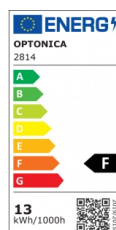

OPTONICA

Soffitto LED di Superficie 120°

Potenza **Colore della luce**

• 13W

Luce calda

Stamps

Specifiche tecniche

Numero di catalogo	2814
Brand	Optonica
Product Code	DL13-A1
Power	13W
Energy Consumption	13 kWh/1000h
Input voltage	AC220-240V
Flux	1050 lm
FLUX per watt	80lm/W
IP	65
Dimmable	No
Correlated Color Temperature	2700K
Light Color	Luce calda
Wattage Equivalent	70W
EAN Code	3800156628144
Energy Efficiency Label	F
Beam angle	120°

Power Factor	0.9
On/Off Cycles	25 000x
Instant On	0.1s
Material	Plastic
Operating Frequency	50-60 Hz
Temperature	-20°C / +40°C
Ra ≥	80
Life span	25 000 Hours
Color Code	827
Body Color	White
Lumen maintenance at end of service life	70%
Size of product	φ320x113 mm
Size of package	325x330x110 mm
Items per pack	1
Items per box	10
Color Of The Shell	White
Gross weight	0,805 kg
Net weight	0,609 kg