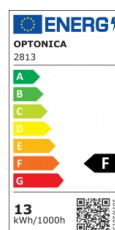

OPTONICA

Soffitto LED di Superficie 120°

Potenza **Colore della luce**

• 13W

Luce naturale

Stamps

Specifiche tecniche

Numero di catalogo	2813
Brand	Optonica
Product Code	DL13-A1
Power	13W
Energy Consumption	13 kWh/1000h
Input voltage	AC220-240V
Flux	1050 lm
FLUX per watt	80lm/W
IP	65
Dimmable	No
Correlated Color Temperature	4500K
Light Color	Luce naturale
Wattage Equivalent	70W
EAN Code	3800156628137
Energy Efficiency Label	F
Beam angle	120°

Power Factor	0.9
On/Off Cycles	25 000x
Instant On	0.1s
Material	Plastic
Operating Frequency	50-60 Hz
Temperature	-20°C / +40°C
Ra ≥	80
Life span	25 000 Hours
Color Code	845
Body Color	White
Lumen maintenance at end of service life	70%
Size of product	φ320x113 mm
Size of package	325x330x110 mm
Items per pack	1
Items per box	10
Color Of The Shell	White
Gross weight	0,805 kg
Net weight	0,609 kg