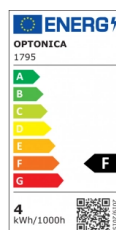

OPTONICA

Lampadina LED E27 ST64 Vetro Dorato

Potenza **Colore della luce**

• 4W

Luce calda

Stamps

Specifiche tecniche

Numero di catalogo	1795
Brand	Optonica
Product Code	SP4-A4
Socket	E27
Power	4W
Energy Consumption	4 kWh/1000h
Input voltage	AC220-240V
Flux	400 lm
FLUX per watt	100lm/W
IP	20
Dimmable	No
Correlated Color Temperature	2800K
Light Color	Luce calda
Wattage Equivalent	27W
EAN Code	3800156617957
Energy Efficiency Label	F

Beam angle	300°
Power Factor	0.9
On/Off Cycles	25 000x
Instant On	0.1s
Material	Glass
Operating Frequency	50-60 Hz
Temperature	-20°C / +40°C
Life span	25 000 Hours
Color Code	825
LED Type	Filament
Lumen maintenance at end of service life	70%
Size of product	φ64x140 mm
Size of package	155x70x70 mm
Color Of The Shell	Golden Glass
Gross weight	0,070 kg
Net weight	0,040 kg
Warranty	2 Years