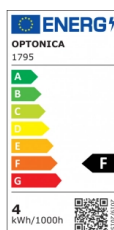

OPTONICA

Lampadina LED E27 ST64 Vetro Dorato

Potenza **Colore della luce**

• 4W

Luce calda

Stamps

Specifiche tecniche

Numero di catalogo	1795
Brand	Optonica
Product Code	SP4-A4
Socket	E27
Power	4W
Energy Consumption	4 kWh/1000h
Input voltage	AC220-240V
Flux	400 lm
FLUX per watt	100lm/W
IP	20
Dimmable	No
Correlated Color Temperature	2800K
Light Color	Luce calda
Wattage Equivalent	27W
EAN Code	3800156617957
Energy Efficiency Label	F

Beam angle	300°
Power Factor	0.9
On/Off Cycles	25 000x
Instant On	0.1s
Material	Glass
Operating Frequency	50-60 Hz
Temperature	-20°C / +40°C
Life span	25 000 Hours
Color Code	825
LED Type	Filament
Lumen maintenance at end of service life	70%
Size of product	φ64x140 mm
Size of package	155x70x70 mm
Color Of The Shell	Golden Glass
Gross weight	0,070 kg
Net weight	0,040 kg
Warranty	2 Years