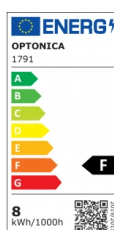

OPTONICA

Lampadina LED E27 BD200 Vetro Dorato Dimmerabile

Potenza **Colore della luce**

• 8W

Luce calda

Stamps

Specifiche tecniche

Numero di catalogo	1791
Brand	Optonica
Product Code	SP8-A1
Socket	E27
Power	8W
Energy Consumption	8 kWh/1000h
Input voltage	AC220-240V
Flux	810 lm
FLUX per watt	101lm/W
IP	20
Dimmable	Yes
Correlated Color Temperature	1800K
Light Color	Luce calda
Wattage Equivalent	54W
EAN Code	3800156617919
Energy Efficiency Label	F

Beam angle	300°
Power Factor	0.9
On/Off Cycles	25 000x
Instant On	0.1s
Material	Glass
Operating Frequency	50-60 Hz
Temperature	-20°C / +40°C
Ra ≥	80
Life span	25 000 Hours
Color Code	818
LED Type	Filament
Lumen maintenance at end of service life	70%
Size of product	φ200x410 mm
Size of package	430x210x210 mm
Items per pack	1
Items per box	6
Color Of The Shell	Golden Glass
Gross weight	0,710 kg