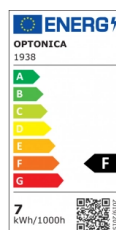

OPTONICA

Faretto LED GU10

38°

Potenza **Colore della luce**

• 7W

Luce fredda

Stamps

Specifiche tecniche

Numero di catalogo	1938
Brand	Optonica
Product Code	SP7-A3
Socket	GU10
Power	7W
Energy Consumption	7 kWh/1000h
Input voltage	AC175-265V
Flux	560 lm
FLUX per watt	80lm/W
IP	20
Dimmable	No
Correlated Color Temperature	6000K
Light Color	Luce fredda
Wattage Equivalent	56W
EAN Code	3800156619388
Energy Efficiency Label	F

Beam angle	38°
Power Factor	0.5
Power LED	7W
On/Off Cycles	25 000x
Instant On	0.2s
Material	ALU+PC
Operating Frequency	50-60 Hz
Temperature	-20°C / +40°C
Ra ≥	80
Life span	25 000 Hours
Color Code	860
Lumen maintenance at end of service life	70%
Size of product	57x50 mm
Size of package	60x50x50 mm
Size of Box	530x275x145 mm
Items per pack	1
Items per box	100
Candela	1636 cd