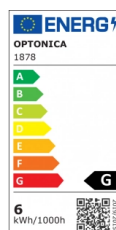

OPTONICA

Lampadina LED E27 R63

Potenza **Colore della luce**

• 6W

Luce calda

Stamps

Specifiche tecniche

| | |
|-------------------------------------|---------------|
| Numero di catalogo | 1878 |
| Brand | Optonica |
| Product Code | SP6-A8 |
| Socket | E27 |
| Power | 6W |
| Energy Consumption | 6 kWh/1000h |
| Input voltage | AC175-265V |
| Flux | 490 lm |
| FLUX per watt | 82lm/W |
| IP | 20 |
| Dimmable | No |
| Correlated Color Temperature | 2700K |
| Light Color | Luce calda |
| Wattage Equivalent | 36W |
| EAN Code | 3800156618787 |
| Energy Efficiency Label | G |

| | |
|---|----------------|
| Beam angle | 200° |
| Power Factor | 0.5 |
| On/Off Cycles | 25 000x |
| Instant On | 0.1s |
| Material | ALU+PC |
| Operating Frequency | 50-60 Hz |
| Temperature | -20°C / +40°C |
| Life span | 25 000 Hours |
| Color Code | 828 |
| Body Color | White |
| Lumen maintenance at end of service life | 70% |
| Size of product | φ63x100 mm |
| Size of package | 115x70x70 mm |
| Size of Box | 340x230x660 mm |
| Items per pack | 1 |
| Items per box | 100 |
| Color Of The Shell | White |
| Gross weight | 0,070 kg |