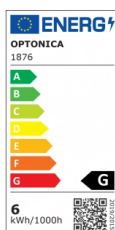

OPTONICA

Lampadina LED E27 R63

Potenza **Colore della luce**

• 6W

Luce fredda

Stamps

Specifiche tecniche

Numero di catalogo	1876
Brand	Optonica
Product Code	SP6-A8
Socket	E27
Power	6W
Energy Consumption	6 kWh/1000h
Input voltage	AC175-265V
Flux	480 lm
FLUX per watt	80lm/W
IP	20
Dimmable	No
Correlated Color Temperature	6000K
Light Color	Luce fredda
Wattage Equivalent	36W
EAN Code	3800156618763
Energy Efficiency Label	G

Beam angle	200°
Power Factor	0.5
On/Off Cycles	25 000x
Instant On	0.1s
Material	ALU+PC
Operating Frequency	50-60 Hz
Temperature	-20°C / +40°C
Life span	25 000 Hours
Color Code	860
Body Color	White
Lumen maintenance at end of service life	70%
Size of product	φ63x100 mm
Size of package	115x70x70 mm
Size of Box	340x230x660 mm
Items per pack	1
Items per box	100
Color Of The Shell	White
Gross weight	0,070 kg