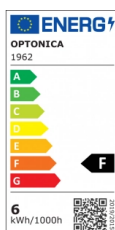

OPTONICA

Faretto LED GU10 50° COB Bianco

Potenza **Colore della luce**

• 6W

Luce calda

Stamps

Specifiche tecniche

Numero di catalogo	1962
Brand	Optonica
Product Code	SP6-A4
Socket	GU10
Power	6W
Energy Consumption	6 kWh/1000h
Input voltage	AC220-240V
Flux	480 lm
FLUX per watt	80lm/W
IP	20
Dimmable	No
Correlated Color Temperature	2700K
Light Color	Luce calda
Wattage Equivalent	35W
EAN Code	3800156619623
Energy Efficiency Label	F

Beam angle	50°
Power Factor	0.5
On/Off Cycles	25 000x
Instant On	0.1s
Material	ALU+PC
Operating Frequency	50-60 Hz
Temperature	-20°C / +40°C
Life span	25 000 Hours
Color Code	827
LED Type	COB
Lumen maintenance at end of service life	70%
Size of product	φ50x55 mm
Size of package	70x55x55 mm
Items per pack	1
Items per box	100
Color Of The Shell	White
Gross weight	0,060 kg
Net weight	0,050 kg