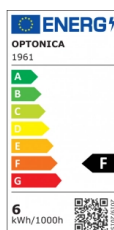

OPTONICA

Faretto LED GU10 50° COB Bianco

Potenza **Colore della luce**

• 6W

Luce naturale

Stamps

Specifiche tecniche

Numero di catalogo	1961
Brand	Optonica
Product Code	SP6-A4
Socket	GU10
Power	6W
Energy Consumption	6 kWh/1000h
Input voltage	AC220-240V
Flux	480 lm
FLUX per watt	80lm/W
IP	20
Dimmable	No
Correlated Color Temperature	4500K
Light Color	Luce naturale
Wattage Equivalent	35W
EAN Code	3800156619616
Energy Efficiency Label	F

Beam angle	50°
Power Factor	0.5
On/Off Cycles	25 000x
Instant On	0.1s
Material	ALU+PC
Operating Frequency	50-60 Hz
Temperature	-20°C / +40°C
Life span	25 000 Hours
Color Code	845
LED Type	COB
Lumen maintenance at end of service life	70%
Size of product	φ50x55 mm
Size of package	70x55x55 mm
Items per pack	1
Items per box	100
Color Of The Shell	White
Gross weight	0,060 kg
Net weight	0,050 kg