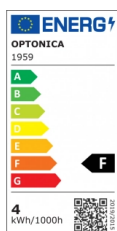

OPTONICA

Faretto LED GU10 50° COB Bianco

Potenza **Colore della luce**

• 4W

Luce calda

Stamps

Specifiche tecniche

Numero di catalogo	1959
Brand	Optonica
Product Code	SP4-A2
Socket	GU10
Power	4W
Energy Consumption	4 kWh/1000h
Input voltage	AC220-240V
Flux	320 lm
FLUX per watt	80lm/W
IP	20
Dimmable	No
Correlated Color Temperature	2700K
Light Color	Luce calda
Wattage Equivalent	25W
EAN Code	3800156619593
Energy Efficiency Label	F

Beam angle	50°
Power Factor	0.5
On/Off Cycles	25 000x
Instant On	0.1s
Material	ALU+PC
Operating Frequency	50-60 Hz
Temperature	-20°C / +40°C
Life span	25 000 Hours
Color Code	827
LED Type	COB
Lumen maintenance at end of service life	70%
Size of product	φ50x60 mm
Size of package	70x55x55 mm
Items per pack	1
Items per box	100
Color Of The Shell	White
Gross weight	0,060 kg
Net weight	0,050 kg