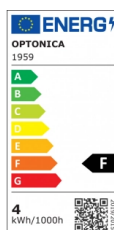

OPTONICA

Faretto LED GU10 50° COB Bianco

Potenza **Colore della luce**

• 4W

Luce calda

Stamps

Specifiche tecniche

Numero di catalogo	1959
Brand	Optonica
Product Code	SP4-A2
Socket	GU10
Power	4W
Energy Consumption	4 kWh/1000h
Input voltage	AC220-240V
Flux	320 lm
FLUX per watt	80lm/W
IP	20
Dimmable	No
Correlated Color Temperature	2700K
Light Color	Luce calda
Wattage Equivalent	25W
EAN Code	3800156619593
Energy Efficiency Label	F

Beam angle	50°
Power Factor	0.5
On/Off Cycles	25 000x
Instant On	0.1s
Material	ALU+PC
Operating Frequency	50-60 Hz
Temperature	-20°C / +40°C
Life span	25 000 Hours
Color Code	827
LED Type	COB
Lumen maintenance at end of service life	70%
Size of product	φ50x55 mm
Size of package	70x55x55 mm
Items per pack	1
Items per box	100
Color Of The Shell	White
Gross weight	0,060 kg
Net weight	0,050 kg