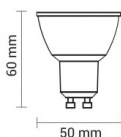

OPTONICA

Faretto LED GU10 50° COB Bianco

Potenza **Colore della luce**

• 4W

Luce calda

Stamps

Specifiche tecniche

Numero di catalogo	1959
Brand	Optonica
Product Code	SP4-A2
Socket	GU10
Power	4W
Energy Consumption	4 kWh/1000h
Input voltage	AC220-240V
Flux	320 lm
FLUX per watt	80lm/W
IP	20
Dimmable	No
Correlated Color Temperature	2700K
Light Color	Luce calda
Wattage Equivalent	25W
EAN Code	3800156619593
Energy Efficiency Label	F

Beam angle	50°
Power Factor	0.5
On/Off Cycles	25 000x
Instant On	0.1s
Material	ALU+PC
Operating Frequency	50-60 Hz
Temperature	-20°C / +40°C
Life span	25 000 Hours
Color Code	827
LED Type	COB
Lumen maintenance at end of service life	70%
Size of product	φ50x60 mm
Size of package	70x55x55 mm
Items per pack	1
Items per box	100
Color Of The Shell	White
Gross weight	0,060 kg
Net weight	0,050 kg