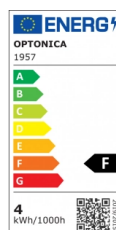

OPTONICA

Faretto LED GU10 50° COB Bianco

Potenza **Colore della luce**

• 4W

Luce fredda

Stamps

Specifiche tecniche

Numero di catalogo	1957
Brand	Optonica
Product Code	SP4-A2
Socket	GU10
Power	4W
Energy Consumption	4 kWh/1000h
Input voltage	AC220-240V
Flux	320 lm
FLUX per watt	80lm/W
IP	20
Dimmable	No
Correlated Color Temperature	6000K
Light Color	Luce fredda
Wattage Equivalent	25W
EAN Code	3800156619579
Energy Efficiency Label	F

Beam angle	50°
Power Factor	0.5
On/Off Cycles	25 000x
Instant On	0.1s
Material	ALU+PC
Operating Frequency	50-60 Hz
Temperature	-20°C / +40°C
Life span	25 000 Hours
Color Code	860
LED Type	COB
Lumen maintenance at end of service life	70%
Size of product	φ50x55 mm
Size of package	70x55x55 mm
Items per pack	1
Items per box	100
Color Of The Shell	White
Gross weight	0,060 kg
Net weight	0,050 kg