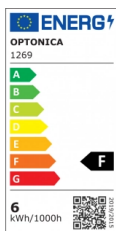

OPTONICA

LED Spot GU10 50° COB

Leistung **Lichtfarbe**

- 6W

Kaltweiß

Stamps

Technische Spezifikation

Katalognummer	1269
Brand	Optonica
Product Code	SP6-A4
Socket	GU10
Power	6W
Energy Consumption	6 kWh/1000h
Input voltage	AC220-240V
Flux	480 lm
FLUX per watt	80lm/W
IP	20
Dimmable	No
Correlated Color Temperature	6000K
Light Color	Kaltweiß
Wattage Equivalent	50W
EAN Code	3800156612693
Energy Efficiency Label	F

Beam angle	50°
Power Factor	0.5
On/Off Cycles	25 000x
Instant On	0.1s
Material	Aluminium
Operating Frequency	50-60 Hz
Temperature	-20°C / +40°C
Life span	25 000 Hours
Color Code	860
Body Color	Silver
LED Type	COB
Lumen maintenance at end of service life	70%
Size of product	φ50x60 mm
Size of package	70x55x55 mm
Items per pack	1
Items per box	100
Color Of The Shell	Silver
Gross weight	0,060 kg