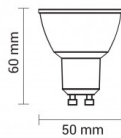

OPTONICA

LED Spot GU10 50° COB

Leistung **Lichtfarbe**

- 6W

Kaltweiß

Stamps

Technische Spezifikation

Katalognummer	1269
Brand	Optonica
Product Code	SP6-A4
Socket	GU10
Power	6W
Energy Consumption	6 kWh/1000h
Input voltage	AC220-240V
Flux	480 lm
FLUX per watt	80lm/W
IP	20
Dimmable	No
Correlated Color Temperature	6000K
Light Color	Kaltweiß
Wattage Equivalent	50W
EAN Code	3800156612693
Energy Efficiency Label	F

Beam angle	50°
Power Factor	0.5
On/Off Cycles	25 000x
Instant On	0.1s
Material	Aluminium
Operating Frequency	50-60 Hz
Temperature	-20°C / +40°C
Life span	25 000 Hours
Color Code	860
Body Color	Silver
LED Type	COB
Lumen maintenance at end of service life	70%
Size of product	φ50x60 mm
Size of package	70x55x55 mm
Items per pack	1
Items per box	100
Color Of The Shell	Silver
Gross weight	0,060 kg