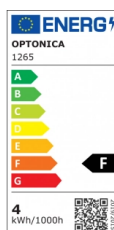

OPTONICA

Faretto LED GU10 50° COB

Potenza **Colore della luce**

• 4W

Luce calda

Stamps

Specifiche tecniche

Numero di catalogo	1265
Brand	Optonica
Product Code	SP4-A2
Socket	GU10
Power	4W
Energy Consumption	4 kWh/1000h
Input voltage	AC220-240V
Flux	320 lm
FLUX per watt	80lm/W
IP	20
Dimmable	No
Correlated Color Temperature	2700K
Light Color	Luce calda
Wattage Equivalent	35W
EAN Code	3800156612655
Energy Efficiency Label	F

Beam angle	50°
Power Factor	0.5
On/Off Cycles	25 000x
Instant On	0.1s
Material	Aluminium
Operating Frequency	50-60 Hz
Temperature	-20°C / +40°C
Life span	25 000 Hours
Color Code	827
Body Color	Silver
LED Type	COB
Lumen maintenance at end of service life	70%
Size of product	φ50x55 mm
Size of package	70x55x55 mm
Items per pack	1
Items per box	100
Color Of The Shell	Silver
Gross weight	0,060 kg