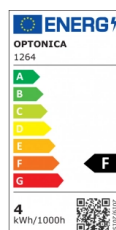

OPTONICA

Faretto LED GU10 50° COB

Potenza **Colore della luce**

• 4W

Luce naturale

Stamps

Specifiche tecniche

Numero di catalogo	1264
Brand	Optonica
Product Code	SP4-A2
Socket	GU10
Power	4W
Energy Consumption	4 kWh/1000h
Input voltage	AC220-240V
Flux	320 lm
FLUX per watt	80lm/W
IP	20
Dimmable	No
Correlated Color Temperature	4500K
Light Color	Luce naturale
Wattage Equivalent	35W
EAN Code	3800156612648
Energy Efficiency Label	F

Beam angle	50°
Power Factor	0.5
On/Off Cycles	25 000x
Instant On	0.1s
Material	Aluminium
Operating Frequency	50-60 Hz
Temperature	-20°C / +40°C
Life span	25 000 Hours
Color Code	845
Body Color	Silver
LED Type	COB
Lumen maintenance at end of service life	70%
Size of product	φ50x55 mm
Size of package	70x55x55 mm
Items per pack	1
Items per box	100
Color Of The Shell	Silver
Gross weight	0,060 kg