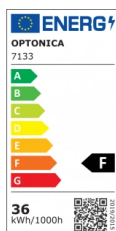

OPTONICA

Laveur de Mur LED

Puissance

- 36W

Couleur de lumière

Lumière chaude

Stamps

Technical Specification

Reference catalogue	7133
Brand	Optonica
Product Code	WW36-A1
Power	36W
Energy Consumption	36 kWh/1000h
Input voltage	AC220-240V
Flux	2800 lm
FLUX per watt	78lm/W
IP	65
Dimmable	No
Correlated Color Temperature	2700K
Light Color	Lumière chaude
EAN Code	3800156671331
Energy Efficiency Label	F

Beam angle	30°
Power Factor	0.5
Power LED	36W
On/Off Cycles	25 000x
Instant On	0.2s
Material	Aluminium
Operating Frequency	50-60 Hz
Temperature	-20°C / +40°C
Ra ≥	80
Life span	25 000 Hours
Color Code	827
Lumen maintenance at end of service life	70%
Size of product	1000x40x60 mm
Size of package	106x63x43 mm
Items per pack	1
Items per box	20
Gross weight	0,810 kg
Net weight	0,715 kg