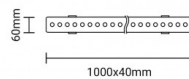

OPTONICA

Laveur de Mur LED

Puissance

- 36W

Couleur de lumière

Lumière chaude

Stamps

Technical Specification

Beam angle	30°
Power Factor	0.5
Power LED	36W
On/Off Cycles	25 000x
Instant On	0.2s
Material	Aluminium
Operating Frequency	50-60 Hz
Temperature	-20°C / +40°C
Ra ≥	80
Life span	25 000 Hours
Color Code	827
Lumen maintenance at end of service life	70%
Size of product	1000x40x60 mm
Size of package	106x63x43 mm
Items per pack	1
Items per box	20
Gross weight	0,810 kg
Net weight	0,715 kg