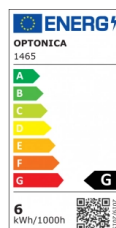

OPTONICA

Ampoule LED E14 dimmable

Puissance

- 6W

Couleur de lumière

Lumière neutre

Stamps

Technical Specification

Reference catalogue	1465
Brand	Optonica
Product Code	SP6-A9
Socket	E14
Power	6W
Energy Consumption	6 kWh/1000h
Input voltage	AC175-265V
Flux	480 lm
FLUX per watt	80lm/W
IP	20
Dimmable	Yes
Correlated Color Temperature	4500K
Light Color	Lumière neutre
Wattage Equivalent	48W
EAN Code	3800156614659
Energy Efficiency Label	G

Beam angle	240°
Power Factor	0.5
Power LED	6W
On/Off Cycles	25 000x
Instant On	0.2s
Material	ALU+PC
Operating Frequency	50-60 Hz
Temperature	-20°C / +40°C
Ra ≥	80
Life span	25 000 Hours
Color Code	845
Lumen maintenance at end of service life	70%
Size of product	103x37 mm
Size of package	110x37x37 mm
Size of Box	405x210x235 mm
Items per pack	1
Items per box	100
Gross weight	0,030 kg