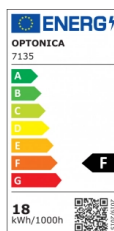

OPTONICA

Laveur de Mur LED

Puissance

- 18W

Couleur de lumière

Lumière blanche

Stamps

Technical Specification

Reference catalogue	7135
Brand	Optonica
Product Code	WW18-A1

Power	18W
Energy Consumption	18 kWh/1000h
Input voltage	AC220-240V
Flux	1400 lm
FLUX per watt	78lm/W
IP	65
Dimmable	No
Correlated Color Temperature	6000K
Light Color	Lumière blanche
EAN Code	3800156671355
Energy Efficiency Label	F
Beam angle	30°
Power Factor	0.5
Power LED	18W
On/Off Cycles	25 000x
Instant On	0.2s
Material	Aluminium
Operating Frequency	50-60 Hz

Temperature	-20°C / +40°C
Ra ≥	80
Life span	25 000 Hours
Color Code	860
Lumen maintenance at end of service life	70%
Size of product	1000x30x25 mm
Size of package	1006x63x43 mm
Items per pack	1
Items per box	20
Gross weight	0,830 kg
Net weight	0,723 kg
Warranty	2 Years