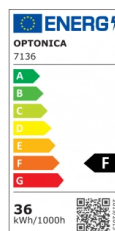

OPTONICA

Laveur de Mur LED

Puissance

- 36W

Couleur de lumière

Lumière blanche

Stamps

Technical Specification

Reference catalogue	7136
Brand	Optonica
Product Code	WW36-A1

Power	36W
Energy Consumption	36 kWh/1000h
Input voltage	AC220-240V
Flux	2800 lm
FLUX per watt	78lm/W
IP	65
Dimmable	No
Correlated Color Temperature	6000K
Light Color	Lumière blanche
EAN Code	3800156671362
Energy Efficiency Label	F
Beam angle	30°
Power Factor	0.5
Power LED	36W
On/Off Cycles	25 000x
Instant On	0.2s
Material	Aluminium
Operating Frequency	50-60 Hz

Temperature	-20°C / +40°C
Ra ≥	80
Life span	25 000 Hours
Color Code	860
Lumen maintenance at end of service life	70%
Size of product	1000x30x25 mm
Size of package	1006x63x43 mm
Items per pack	1
Items per box	20
Gross weight	0,810 kg
Net weight	0,715 kg
Warranty	2 Years