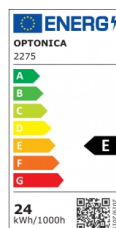

OPTONICA

Panneau LED de Surface Rond

Puissance

- 24W

Couleur de lumière

Lumière chaude

Stamps

Technical Specification

Reference catalogue	2275
Brand	Optonica
Product Code	DL24-A8
Power	24W
Energy Consumption	24 kWh/1000h
Input voltage	AC180-265V
Flux	2250 lm
FLUX per watt	94lm/W
IP	20
Dimmable	No
Correlated Color Temperature	2800K
Light Color	Lumière chaude
Wattage Equivalent	192W
EAN Code	3800156622753
Energy Efficiency Label	E
Beam angle	120°

Power Factor	0.5
On/Off Cycles	25 000x
Instant On	0.1s
Material	PC+ABS
Operating Frequency	50-60 Hz
Temperature	-20°C / +40°C
Ra ≥	80
Life span	25 000 Hours
Color Code	830
Body Color	White
Lumen maintenance at end of service life	70%
Size of product	φ310x56 mm
Size of package	315x315x60 mm
Size of Box	625x330x330 mm
Items per pack	1
Items per box	20
Gross weight	0,628 kg
Net weight	0,5065 kg