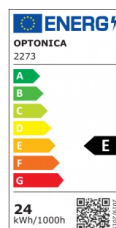

OPTONICA

Panneau LED de Surface Rond

Puissance

- 24W

Couleur de lumière

Lumière blanche

Stamps