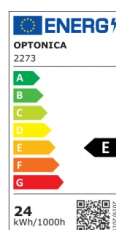

OPTONICA

Panneau LED de Surface Rond

Puissance

- 24W

Couleur de lumière

Lumière blanche

Stamps