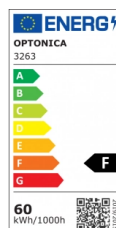

OPTONICA

Spot Encastré LED COB Certifié TUV

Puissance

- 60W

Couleur de lumière

Lumière neutre

Stamps

Technical Specification

Reference catalogue	3263
Brand	Optonica
Product Code	CB60-A1
Power	60W
Energy Consumption	60 kWh/1000h
Input voltage	AC100-240V
Flux	5600 lm
FLUX per watt	94lm/W
IP	20
Dimmable	No
Correlated Color Temperature	4500K
Light Color	Lumière neutre
Wattage Equivalent	480W
EAN Code	3800156632639
Energy Efficiency Label	F
Beam angle	60°

Hole Size	φ205 mm
Power Factor	0.9
Power LED	60W
On/Off Cycles	25 000x
Instant On	0.1s
Material	Aluminium
Temperature	-20°C / +40°C
Ra ≥	80
Life span	25 000 Hours
Color Code	845
Body Color	White
LED Type	COB
Lumen maintenance at end of service life	70%
Size of product	φ230x128 mm
Size of package	450x450x140 mm
Size of Box	510x510x300 mm
Items per pack	1
Items per box	8