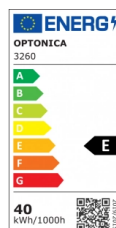

OPTONICA

Spot Encastré LED COB Certifié TUV

Puissance

- 40W

Couleur de lumière

Lumière blanche

Stamps

Technical Specification

Reference catalogue	3260
Brand	Optonica
Product Code	CB40-A2
Power	40W
Energy Consumption	40 kWh/1000h
Input voltage	AC100-240V
Flux	4000 lm
FLUX per watt	100lm/W
IP	20
Dimmable	No
Correlated Color Temperature	6000K
Light Color	Lumière blanche
Wattage Equivalent	320W
EAN Code	3800156632608
Energy Efficiency Label	E
Beam angle	60°

Hole Size	φ175 mm
Power Factor	0.9
Power LED	40W
On/Off Cycles	25 000x
Instant On	0.1s
Material	Aluminium
Temperature	-20°C / +40°C
Ra ≥	80
Life span	25 000 Hours
Color Code	860
Body Color	White
LED Type	COB
Lumen maintenance at end of service life	70%
Size of product	φ195x110 mm
Size of package	210x210x110 mm
Size of Box	600x230x440 mm
Items per pack	1
Items per box	10