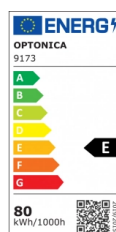

OPTONICA

Lampe de Rue LED

Puissance

- 80W

Couleur de lumière

Lumière blanche

Stamps

Technical Specification

Reference catalogue	9173
Brand	Optonica
Product Code	SL80-A1
Power	80W
Energy Consumption	80 kWh/1000h
Input voltage	AC220-240V
Flux	8000 lm
FLUX per watt	100lm/W
IP	65
Dimmable	No
Correlated Color Temperature	6000K
Light Color	Lumière blanche
Wattage Equivalent	640W
EAN Code	3800156691735
Energy Efficiency Label	E
Beam angle	120°

Hole Size	Ø 60mm
Power Factor	0.9
Power LED	80W
On/Off Cycles	35 000x
Instant On	0.2s
Material	Aluminium
Operating Frequency	50-60 Hz
Temperature	-20°C / +40°C
Ra ≥	70
Life span	25 000 Hours
Color Code	860
Lumen maintenance at end of service life	70%
Size of product	500x190x75 mm
Size of package	515x200x90 mm
Size of Box	530x390x220 mm
Items per pack	1
Items per box	4
Protection Class	II