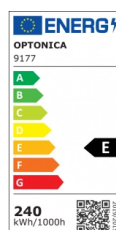

OPTONICA

Projecteur de Stade LED 90°

Puissance

- 240W

Couleur de lumière

Lumière blanche

Stamps

Technical Specification

Reference catalogue	9177
Brand	Optonica
Product Code	SL240-A5
Power	240W
Energy Consumption	240 kWh/1000h
Input voltage	AC100-240V
Flux	26400 lm
FLUX per watt	110lm/W
IP	65
Correlated Color Temperature	6000K
Light Color	Lumière blanche
EAN Code	3800156691773
Energy Efficiency Label	E
Beam angle	90°
Power Factor	0.95
Power LED	240W

On/Off Cycles	35 000x
Instant On	0.1s
Material	Aluminium
Operating Frequency	50-60 Hz
Temperature	-20°C / +40°C
Ra ≥	70
Life span	50 000 Hours
Color Code	757
Lumen maintenance at end of service life	70%
Size of product	425x341x68 mm
Size of package	465x375x85 mm
Items per pack	1
Items per box	1
Input Current	1.2A
Gross weight	5,600 kg
Net weight	4,6667 kg
Warranty	5 Years